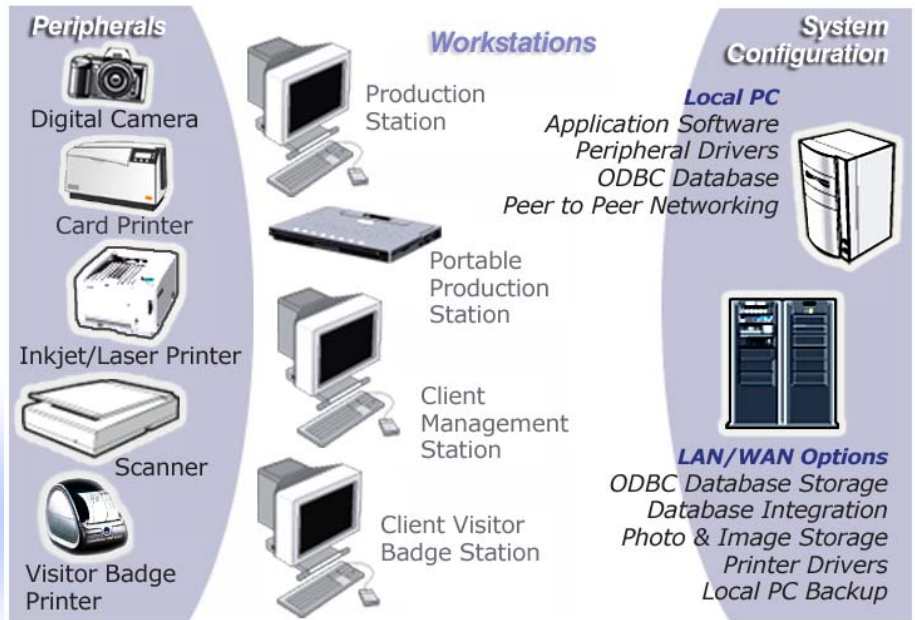

In-House ID Badge Production System from eXpress badging

The decision to produce ID badges in-house requires a thorough evaluation of your requirements and understanding of ID badge production technology to ensure the most cost efficient solution is implemented. Whether your ID badge needs require a standalone production system that produce hundreds of badges a year, or an integrated networked system that manages remote locations and produces thousands of badges per year, let eXpress badging become your resident eXpert in the selection, configuration,

implementation and support of your next ID badge production system.

eXpress badging will develop an In-House ID badge production system configuration that will maximize software and hardware life cycles, and minimize supply and administrative costs; all while producing ID badges of professional quality that meet all of your identification technology requirements.

System Development Focus:

- Software & data
- Printers & peripherals
- Cards & supplies
- ID badge technology integration
- ID badge design
- Installation & implementation
- Warranties & Support

eXpress badging knows ID software and hardware with over 20 years of experience and represents the industry's best solutions that are based on performance, ease of use, and knowledgeable support staff.